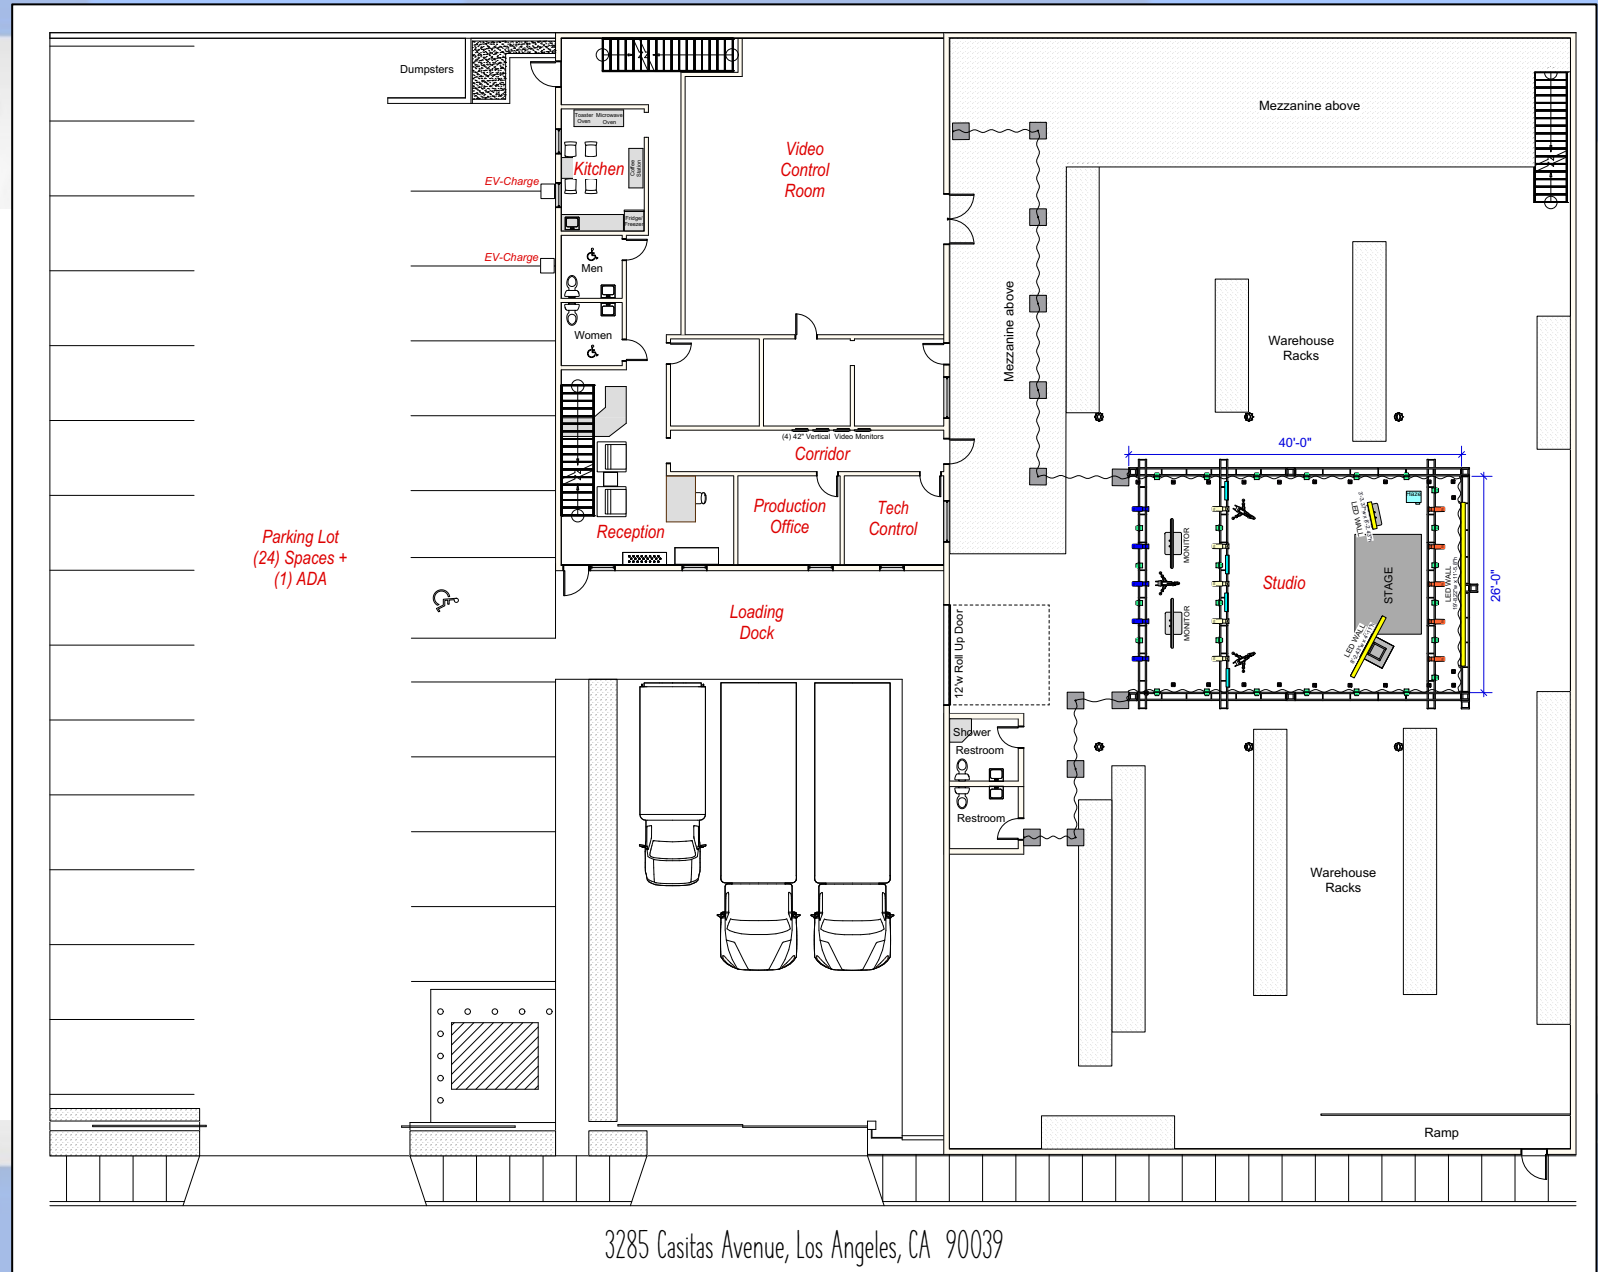

live!

SHOWPRO

LIVE STUDIO EVENTS

- Centralized location 7 minutes from downtown LA
- No installation, strike or prep costs
- Inclusive of lighting, rigging, LED walls, parking, power, production offices, conference room, etc.
- High speed internet
- Compliance officer to keep the production safe and clean, clean microphones, etc.
- Socially distant control rooms for all techs & clients, conference room on separate floor with closed circuit feed of studio
- Audio and streaming/encoding included
- Soft goods
- Dock-high load in
- Catering 200 feet down street (<http://atmomed.com>)
- Kitchen on site
- Wireless comm, mics, etc.
- Well defined compliance plan in writing
- Air-conditioned